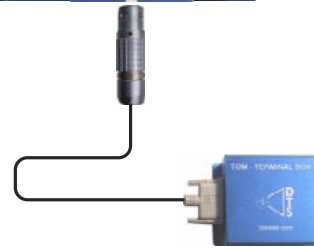

TDAS Application Diagram:

40ch TDAS PRO LAB System with Airbag Fire Module

TDAS PRO LAB Sensor Input Module with Timed Output Module and Digital Output Terminal

TDAS3L-R6
6-Module LAB Rack
with
TDAS3L-SIM
LAB Sensor Input Module

TDAS3L-TOM
LAB Timed Output Module

AC POWER

DIGITAL OUTPUT TERMINAL

TDAS-CONTROL
TDAS CONTROL Software Package