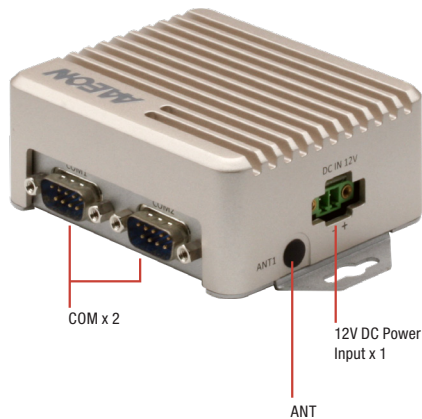

### Features

- NVIDIA Jetson nano
- Quad core ARM A57 Processor
- 4GB LPDDR4 + 16GB Micro-SD or eMMC
- LAN x 1 + RS-232 x 2
- 12Vdc Power input

Rear View

### Specifications

System	
AI Accelerator	Nvidia Jetson Nano
CPU	Quad Core ARM® Cortex®-A57 MPCore Processor
System Memory	4GB LPDDR4
Storage Device	32GB Micro-SD (A version) or 16GB eMMC (B version)
Display Interface	HDMI 2.0
Ethernet	10/100/1000Base-TX x 1
I/O	USB 3.2 Gen 1 x 4 LAN x 1 RS-232 x 2 HDMI x 1 MicroSD x 1 DC Power Input x 1 Recovery Button x 1 Micro-USB for Flash OS x 1
Expansion	M.2 E-Key 2230 x 1(for WiFi)
Indicator	Power LED x 1
OS Support	Linux (AAEON ACLinux 4.9) Linux (NVIDIA Jetpack 4.5)
Power Supply	
Power Requirement	12Vdc w/ 2-pin terminal block
Mechanical	
Mounting	Wallmount
Dimensions (W x D x H)	3.39" x 2.87" x 1.3" (88mm x 75mm x 39mm)
Gross Weight	1.10 lb (0.5 Kg)
Net Weight	0.66 lb (0.3 Kg)
Environmental	
Operating Temperature	-4°F ~ 122°F (-20°C ~ 50°C, according to IEC60068-2 with 0.5 m/s AirFlow)
Storage Temperature	-49°F ~176°F (-45°C ~ 80°C)
Storage Humidity	95% @ 40°C, non-condensing
Anti-Vibration	3 Grms/ 5 ~ 500Hz/ operation – MicroSD or eMMC
Anti-Shock	—
Certification	CE/FCC class A