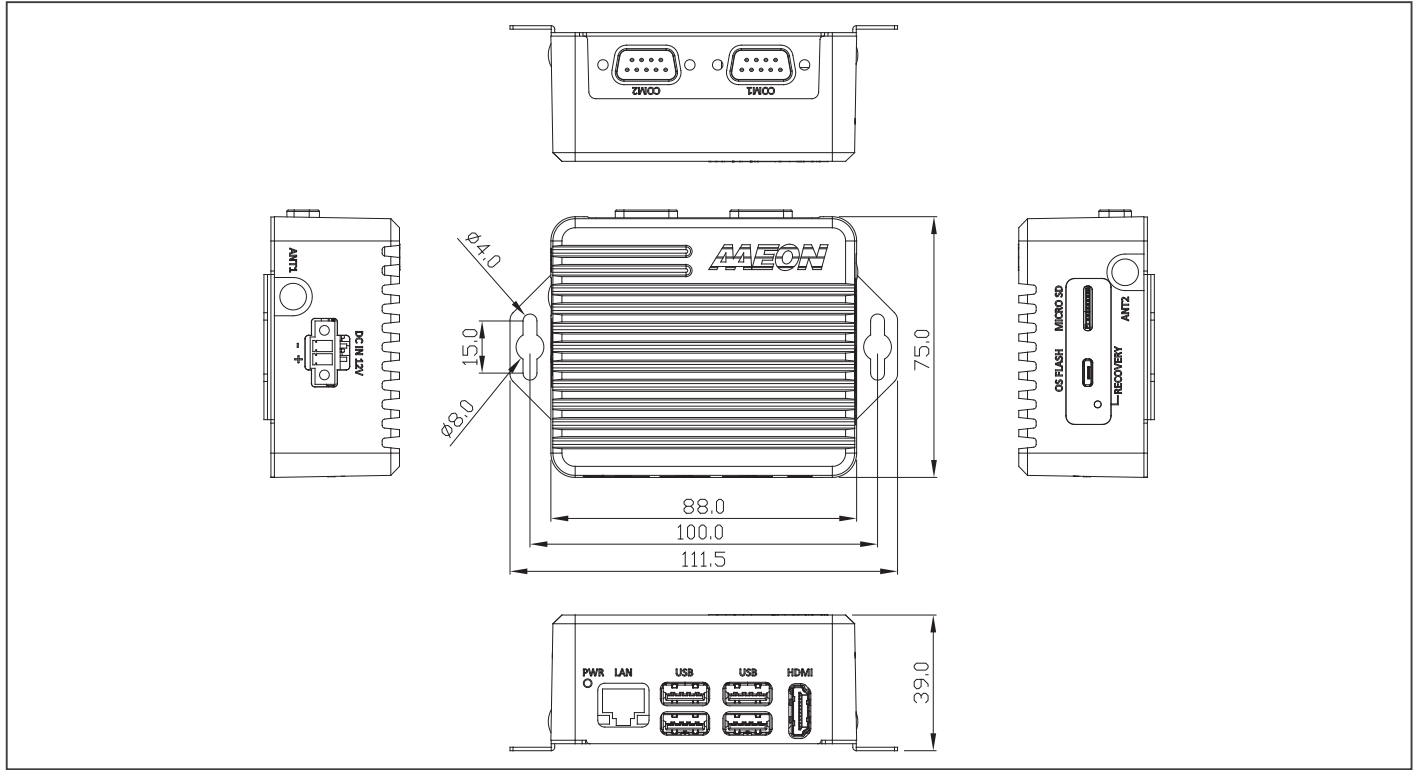

### Specifications

System	
AI Accelerator	Nvidia Jetson Nano
CPU	Quad Core ARM® Cortex®-A57 MPCore Processor
System Memory	4GB LPDDR4
Storage Device	32GB Micro-SD (A version) or 16GB eMMC (B version)
Display Interface	HDMI 2.0
Ethernet	10/100/1000Base-TX x 1
I/O	USB 3.2 Gen 1 x 4 LAN x 1 RS-232 x 2 HDMI x 1 MicroSD x 1 DC Power Input x 1 Recovery Button x 1 Micro-USB for Flash OS x 1
Expansion	M.2 E-Key 2230 x 1(for WiFi)
Indicator	Power LED x 1
OS Support	Linux (AAEON ACLinux 4.9) Linux (NVIDIA Jetpack 4.5)
Power Supply	
Power Requirement	12Vdc w/ 2-pin terminal block
Mechanical	
Mounting	Wallmount
Dimensions (W x D x H)	3.39" x 2.87" x 1.3" (88mm x 75mm x 39mm)
Gross Weight	1.10 lb (0.5 Kg)
Net Weight	0.66 lb (0.3 Kg)
Environmental	
Operating Temperature	-4°F ~ 122°F (-20°C ~ 50°C, according to IEC60068-2 with 0.5 m/s AirFlow)
Storage Temperature	-49°F ~176°F (-45°C ~ 80°C)
Storage Humidity	95% @ 40°C, non-condensing
Anti-Vibration	3 Grms/ 5 ~ 500Hz/ operation – MicroSD or eMMC
Anti-Shock	—
Certification	CE/FCC class A

### Dimension

Unit: mm