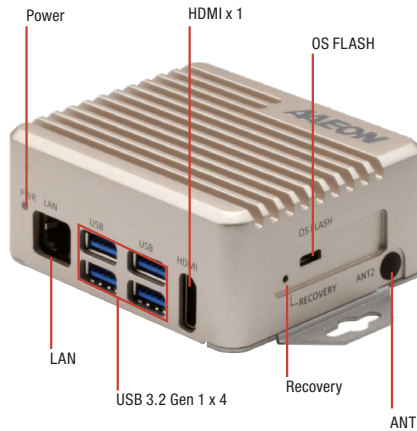

### Features

- NVIDIA Jetson nano
- Quad core ARM A57 Processor
- 4GB LPDDR4 + 16GB Micro-SD or eMMC
- LAN x 1 + RS-232 x 2
- 12Vdc Power input

Rear View

### Specifications

System	
AI Accelerator	Nvidia Jetson Nano
CPU	Quad Core ARM® Cortex®-A57 MPCore Processor
System Memory	4GB LPDDR4
Storage Device	32GB Micro-SD (A version) or 16GB eMMC (B version)
Display Interface	HDMI 2.0
Ethernet	10/100/1000Base-TX x 1
I/O	USB 3.2 Gen 1 x 4 LAN x 1 RS-232 x 2 HDMI x 1 MicroSD x 1 DC Power Input x 1 Recovery Button x 1 Micro-USB for Flash OS x 1
Expansion	M.2 E-Key 2230 x 1(for WiFi)
Indicator	Power LED x 1
OS Support	Linux (AAEON ACLinux 4.9) Linux (NVIDIA Jetpack 4.5)
Power Supply	
Power Requirement	12Vdc w/ 2-pin terminal block
Mechanical	
Mounting	Wallmount
Dimensions (W x D x H)	3.39" x 2.87" x 1.3" (88mm x 75mm x 39mm)
Gross Weight	1.10 lb (0.5 Kg)
Net Weight	0.66 lb (0.3 Kg)
Environmental	
Operating Temperature	-4°F ~ 122°F (-20°C ~ 50°C, according to IEC60068-2 with 0.5 m/s AirFlow)
Storage Temperature	-49°F ~176°F (-45°C ~ 80°C)
Storage Humidity	95% @ 40°C, non-condensing
Anti-Vibration	3 Grms/ 5 ~ 500Hz/ operation – MicroSD or eMMC
Anti-Shock	—
Certification	CE/FCC class A